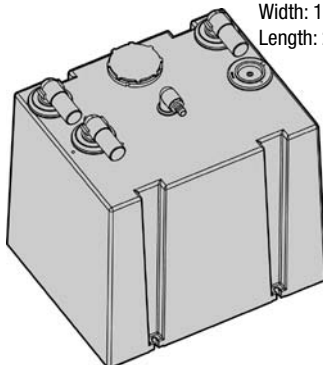

25 HTS-HRZ
Height: 20.5 in./521 mm
Width: 17 in./432 mm
Length: 21 in./533 mm