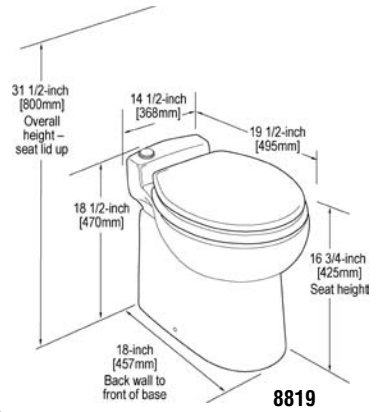

All dimensions may vary $\pm$ 3/8" (10mm).

TOILET OPERATION TOUCHPAD

Three Settings – Low setting for liquid-only flush; Normal for standard flushing; Empty to clear water from bowl while underway.

STATUS PANEL (OPTIONAL)

Indicates when toilet system electrical power is on, and when holding tank is full (toilet shut-down relay also available).

Call Dometic Sanitation for details.