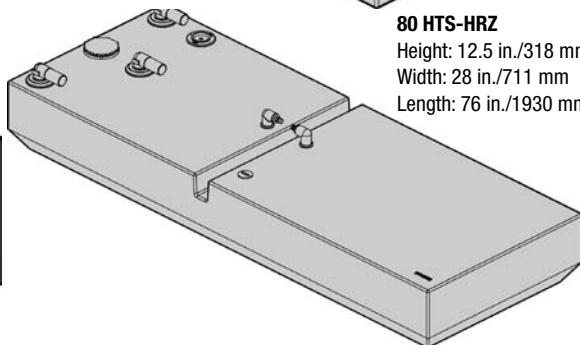

**50 HTS-VRT-HL**

Height: 33.25 in./845 mm
 Width: 19 in./483 mm
 Length: 22 in./559 mm

**50 HTS-HRZ-HL**

Height: 21.375 in./543 mm
 Width: 22 in./559 mm
 Length: 30.75 in./781 mm

**55 HTS-HRZ**

Height: 18.5 in./470 mm
 Width: 20 in./508 mm
 Length: 40 in./1016 mm

**80 HTS-HRZ**

Height: 12.5 in./318 mm
 Width: 28 in./711 mm
 Length: 76 in./1930 mm

HOLDING TANK ACCESSORIES

Universal Level Indicator Kit

- Replaces individual TankWatch® probes
- Allows customized level indication for new installations
- Two probe lengths adjust to different holding tank sizes or desired indication levels
- Integrates with any TankWatch system