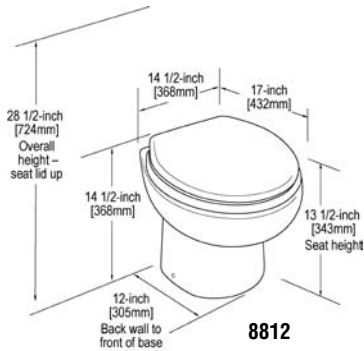

All dimensions may vary $\pm$ 3/8" (10mm).

TOILET OPERATION TOUCHPAD

Three Settings – Low setting for liquid-only flush; Normal for standard flushing; Empty to clear water from bowl while underway.

STATUS PANEL (OPTIONAL)

Indicates when toilet system electrical power is on, and when holding tank is full (toilet shut-down relay also available).

Call Dometic Sanitation for details.