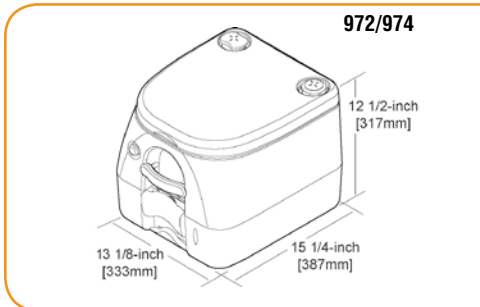

TOILET SPECIFICATIONS

Water Supply: Self-contained freshwater 2.3-gallon (8.7 l) upper tank.

Discharge: Standard models – discharge spout in bottom tank.

MSD models – PVC fitting connects to 1.5-in. (38 mm) ID discharge plumbing.

Vent: 5/8-in. (16 mm) ID hose fitting (MSD models only).