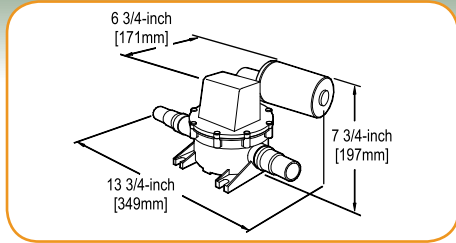

ACCESSORIES

T-Series Discharge Pump

- Runs dry without harm
- Patented bellows pump can run dry without damage
- Draws only 6 amps at 12-volt DC
- Self-priming up to 10 feet (3.3 meters) of water
- Handles up to 300 gallons (1136 liters) per hour

Item	Description
360301200	T series discharge pump, 12 VDC
360302400	T series discharge pump, 24 VDC

NozAll™ Pumpout Adapter

- Provides airtight seal between rubber-nozzle type and cam-operated type pumpout station nozzles and most boat deck discharge fittings
- Cleaner pumpouts – eliminates need for messy water source to create sufficient vacuum
- Easy to install – three thread sizes accommodate most deck fittings