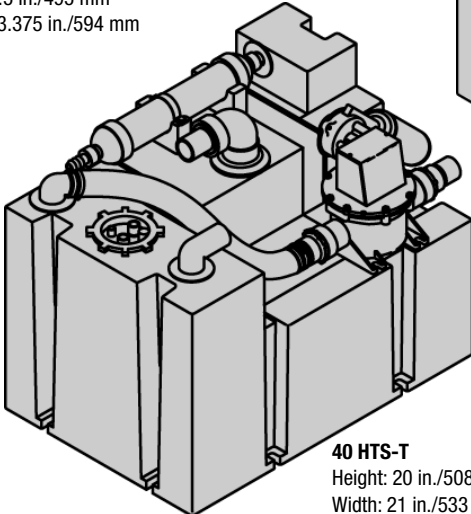

HTS-T MODEL DIMENSIONS

10 HTS-T
 Height: 13.25 in./635 mm
 Width: 19.5 in./495 mm
 Length: 23.375 in./594 mm

28 HTS-T
 Height: 19.5 in./495 mm
 Width: 19 in./483 mm
 Length: 30 in./762 mm

40 HTS-T
 Height: 20 in./508 mm
 Width: 21 in./533 mm
 Length: 35 in./889 mm