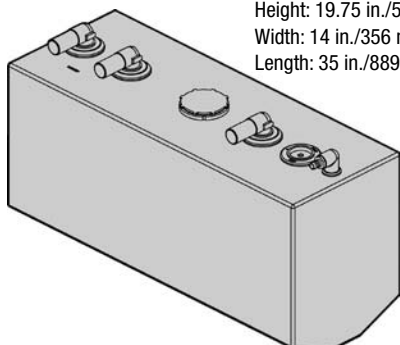

20 HTS-HRZ
Height: 14 in./356 mm
Width: 14.25 in./362 mm
Length: 28.25 in./718 mm

25 HTS-HRZ
Height: 20.5 in./521 mm
Width: 17 in./432 mm
Length: 21 in./533 mm

28 HTS-HL

Height: 14.25 in./362 mm
 Width: 23.5 in./597 mm
 Length: 35.25 in./895 mm

**30 HTS-HRZ**

Height: 14.5 in./368 mm
 Width: 20 in./508 mm
 Length: 30 in./762 mm

**35 HTS-HL**

Height: 19.75 in./502 mm
 Width: 14 in./356 mm
 Length: 35 in./889 mm

**40 HTS-HRZ**

Height: 16 in./406 mm
 Width: 21.75 in./552 mm
 Length: 30 in./762 mm