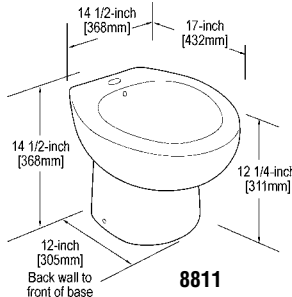

All dimensions may vary $\pm$ 3/8" (10mm).

TOILET OPERATION TOUCHPAD

Three Settings – Low setting for liquid-only flush; Normal for standard flushing; Empty to clear water from bowl while underway.

STATUS PANEL (OPTIONAL)

Indicates when toilet system electrical power is on, and when holding tank is full (toilet shut-down relay also available).

Call Dometic Sanitation for details.