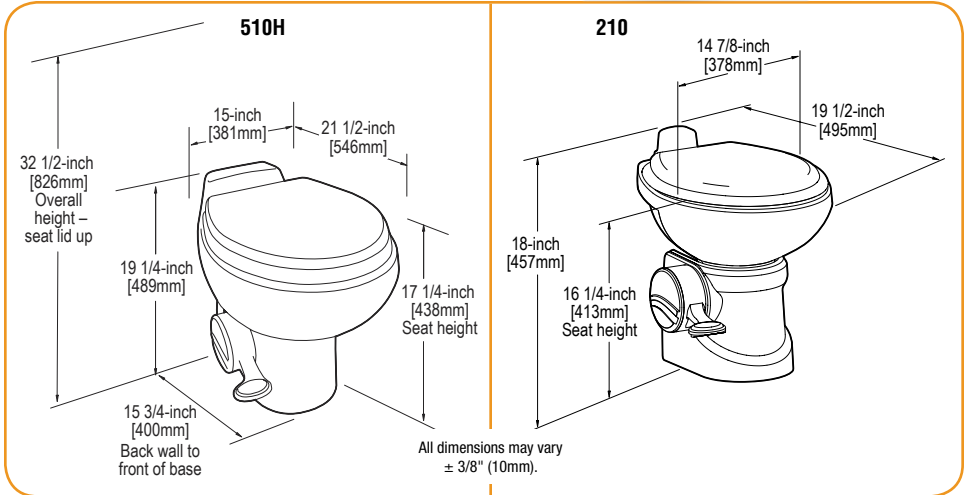

510H

MODEL 210

- 1 pint (.4 l) per flush
- Plastic seat
- Hand sprayer option available
- White and bone colors

510H AND 210 TOILET REQUIREMENTS

Water Supply: Line/Fitting – .5-in. (13 mm) ID/.5-in. MPT.
Flow – 2 gpm (7.6 lpm) at toilet.

Discharge: 3-in. (76 mm) ID ABS or PVC pipe connected to holding tank.