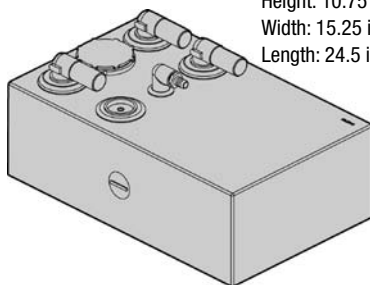

12 HTS-HRZ
Height: 10.75 in./273 mm
Width: 15.25 in./387 mm
Length: 24.5 in./622 mm