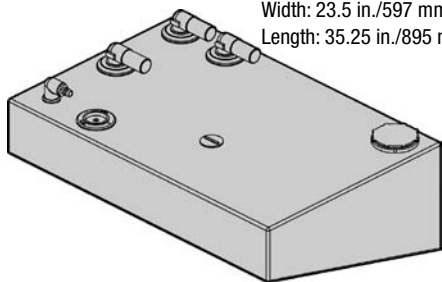

28 HTS-HL

Height: 14.25 in./362 mm
Width: 23.5 in./597 mm
Length: 35.25 in./895 mm