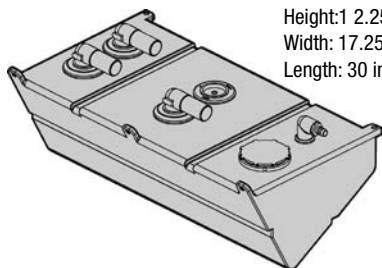

15 HTS-HRZ
Height: 15 in./381 mm
Width: 19 in./483 mm
Length: 22 in./559 mm

12 HTS-HL
Height: 12.25 in./311 mm
Width: 17.25 in./438 mm
Length: 30 in./762 mm