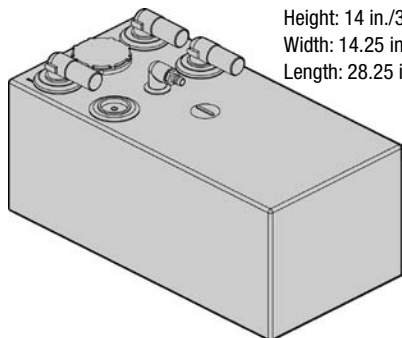

HTS-BASIC MODEL DIMENSIONS