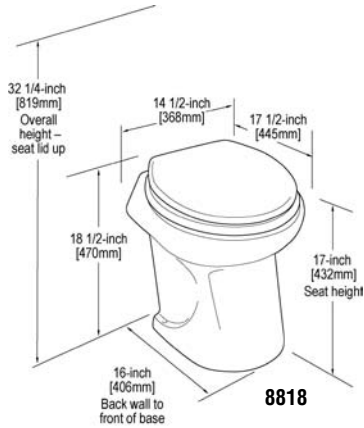

All dimensions may vary $\pm$ 3/8" (10mm).

TOILET OPERATION TOUCHPAD

Three Settings – Low setting for liquid-only flush; Normal for standard flushing; Empty to clear water from bowl while underway.

STATUS PANEL (OPTIONAL)

Indicates when toilet system electrical power is on, and when holding tank is full (toilet shut-down relay also available).

Call Dometic Sanitation for details.