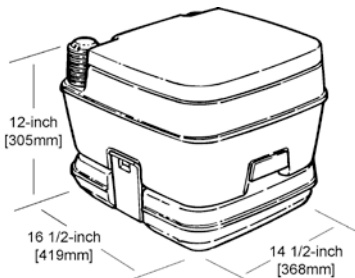

960 SERIES

Portable Toilets

Simple, self-contained toilet system offers the convenience of home anywhere you travel.

- 2.5-gallon (9.5 l) or 5.0-gallon (18.9 l) models offer enough capacity for 30-50 uses
- High-density polyethylene construction withstands demanding marine environment
- Scratch-resistant matte finish is easy to keep clean and looking good for years
- Comfortable and secure, the adult-size seat and firm-locking side latches assure user satisfaction
- MSD models can be installed for direct overboard, dockside pump-out, or remote tank discharge
- Parchment and platinum colors

Model	Description
962	2.5-gal. (9.5 l) capacity portable toilet
964	2.5-gal. (9.5 l) capacity portable toilet, mounting brackets
964MSD	2.5-gal. (9.5 l) capacity portable toilet, mounting brackets, MSD fittings
965	5.0-gal. (18.9 l) capacity portable toilet, mounting brackets
965MSD	5.0-gal. (18.9 l) capacity portable toilet, mounting brackets, MSD fittings
966	5.0-gal. (18.9 l) capacity portable toilet

962, 964

TOILET SPECIFICATIONS

Water Supply: Self-contained freshwater 2.6-gallon (9.8 l) upper tank.

Discharge: Standard models – discharge spout in bottom tank.

MSD models – PVC fitting connects to 1.5-in. (38 mm) ID discharge plumbing.

Vent: 5/8-in. (16 mm) ID hose fitting (MSD models only).