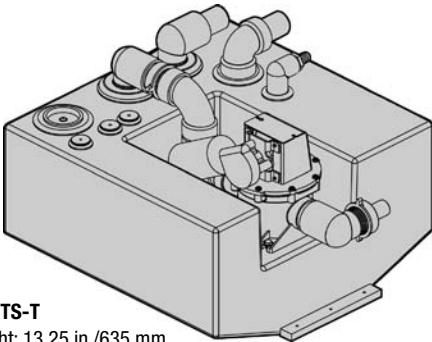

- Leak-proof, high-strength polyethylene holding tank
- 12 and 24 VDC models (HTS-T models)
- ISO/USCG compliant tanks
- Multiple discharge outlets eliminate extra plumbing connections
- Implosion-protected against high-powered dockside vacuum pumps
- HTS upgrades with other Dometic Sanitation products are easy

SEALAND HOLDING TANK SYSTEM REQUIREMENTS

Electric: Level indicator – 3 amps (12 VDC); 3 amps (24 VDC),
Discharge pump† – 10 amps (12 VDC); 5 amps (24 VDC).
† Requires separate circuit breaker.

Plumbing: Inlet fitting – 1.5-in. (38 mm) ID PVC pipe or sanitation hose from VacuFlush toilet.
Discharge fittings – 1.5-in. (38 mm) ID PVC pipe or sanitation hose.
Vent outlet – 5/8-in. (16 mm) ID

HTS-T MODEL DIMENSIONS

10 HTS-T
Height: 13.25 in./635 mm
Width: 19.5 in./495 mm
Length: 23.375 in./594 mm