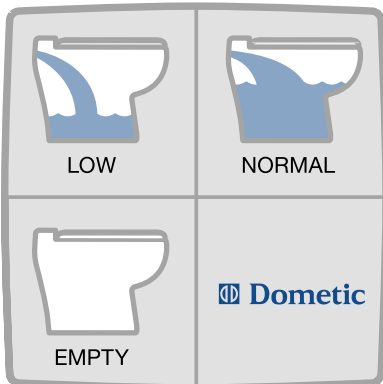

All dimensions may vary \pm 3/8" (10mm).

TOILET OPERATION TOUCHPAD

Three Settings – Low setting for liquid-only flush; Normal for standard flushing; Empty to clear water from bowl while underway.

STATUS PANEL (OPTIONAL)