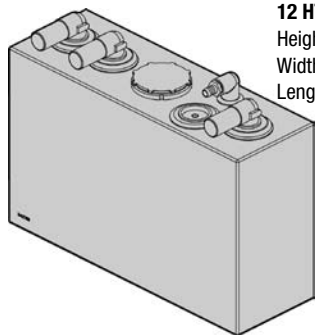

HTS-BASIC MODEL DIMENSIONS

12 HTS-VRT
Height: 17.75 in./451 mm
Width: 8.25 in./210 mm
Length: 24.5 in./622 mm