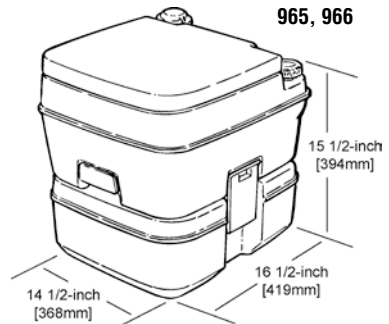

962, 964

965, 966

TOILET SPECIFICATIONS

Water Supply: Self-contained freshwater 2.6-gallon (9.8 l) upper tank.

Discharge: Standard models – discharge spout in bottom tank.

MSD models – PVC fitting connects to 1.5-in. (38 mm) ID discharge plumbing.