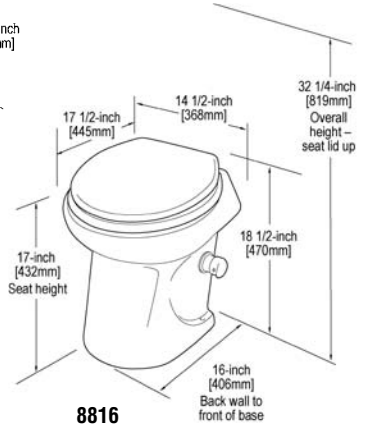

All dimensions may vary $\pm$ 3/8" (10mm).

TOILET OPERATION TOUCHPAD

Three Settings – Low setting for liquid-only flush; Normal for standard flushing; Empty to clear water from bowl while underway.

STATUS PANEL (OPTIONAL)

Indicates when toilet system electrical power is on, and when holding tank is full (toilet shut-down relay also available).

Call Dometic Sanitation for details.