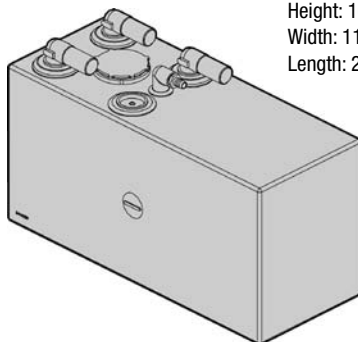

20 HTS-VRT
Height: 16.75 in./425 mm
Width: 11.5 in./292 mm
Length: 28.28 in./718 mm