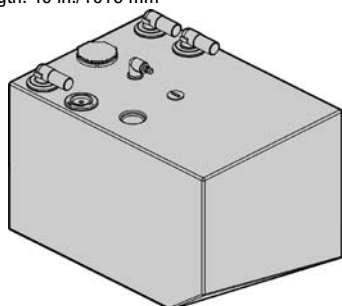

**50 HTS-VRT-HL**

Height: 33.25 in./845 mm
 Width: 19 in./483 mm
 Length: 22 in./559 mm

**50 HTS-HRZ-HL**

Height: 21.375 in./543 mm
 Width: 22 in./559 mm
 Length: 30.75 in./781 mm

**55 HTS-HRZ**

Height: 18.5 in./470 mm
 Width: 20 in./508 mm
 Length: 40 in./1016 mm

**80 HTS-HRZ**

Height: 12.5 in./318 mm
 Width: 28 in./711 mm
 Length: 76 in./1930 mm

HOLDING TANK ACCESSORIES

Universal Level Indicator Kit

- Replaces individual TankWatch® probes
- Allows customized level indication for new installations
- Two probe lengths adjust to different holding tank sizes or desired indication levels
- Integrates with any TankWatch system