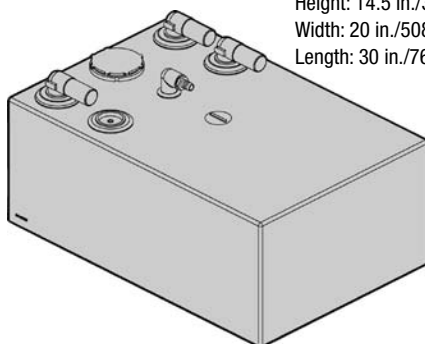

20 HTS-HRZ
Height: 14 in./356 mm
Width: 14.25 in./362 mm
Length: 28.25 in./718 mm

25 HTS-HRZ
Height: 20.5 in./521 mm
Width: 17 in./432 mm
Length: 21 in./533 mm

28 HTS-HL

Height: 14.25 in./362 mm
 Width: 23.5 in./597 mm
 Length: 35.25 in./895 mm

**30 HTS-HRZ**

Height: 14.5 in./368 mm
 Width: 20 in./508 mm
 Length: 30 in./762 mm

**35 HTS-HL**

Height: 19.75 in./502 mm
 Width: 14 in./356 mm
 Length: 35 in./889 mm

**40 HTS-HRZ**

Height: 16 in./406 mm
 Width: 21.75 in./552 mm
 Length: 30 in./762 mm