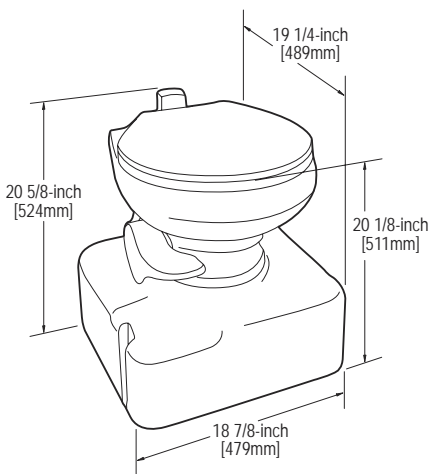

SYSTEM REQUIREMENTS

Water Supply: Line/Fitting – .5-in. (13 mm) ID/.5-in. MPT.
Flow – 2 gpm (7.6 lpm) at toilet.

Discharge: PVC fitting connects to 1.5-in. (38 mm) ID discharge plumbing.

Vent: 5/8-in. (16 mm) ID hose fitting.