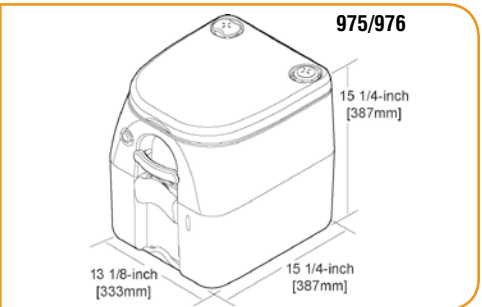

TOILET SPECIFICATIONS

Water Supply: Self-contained freshwater 2.3-gallon (8.7 l) upper tank.

Discharge: Standard models – discharge spout in bottom tank.

MSD models – PVC fitting connects to 1.5-in. (38 mm) ID discharge plumbing.