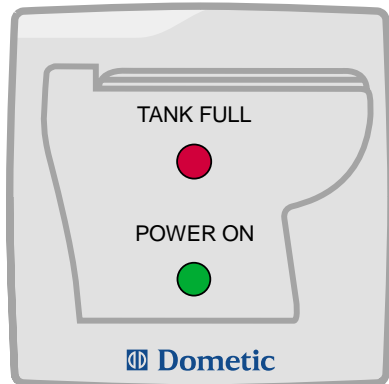

STATUS PANEL (OPTIONAL)

Indicates when toilet system electrical power is on, and when holding tank is full (toilet shut-down relay also available).