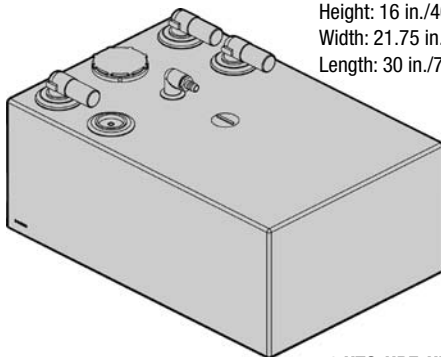

**30 HTS-HRZ**

Height: 14.5 in./368 mm
 Width: 20 in./508 mm
 Length: 30 in./762 mm

**35 HTS-HL**

Height: 19.75 in./502 mm
 Width: 14 in./356 mm
 Length: 35 in./889 mm

**40 HTS-HRZ**

Height: 16 in./406 mm
 Width: 21.75 in./552 mm
 Length: 30 in./762 mm

**50 HTS-VRT-HL**

Height: 33.25 in./845 mm
 Width: 19 in./483 mm
 Length: 22 in./559 mm

**50 HTS-HRZ-HL**

Height: 21.375 in./543 mm
 Width: 22 in./559 mm
 Length: 30.75 in./781 mm

**55 HTS-HRZ**

Height: 18.5 in./470 mm
 Width: 20 in./508 mm
 Length: 40 in./1016 mm

**80 HTS-HRZ**

Height: 12.5 in./318 mm
 Width: 28 in./711 mm
 Length: 76 in./1930 mm

HOLDING TANK ACCESSORIES

Universal Level Indicator Kit

- Replaces individual TankWatch® probes
- Allows customized level indication for new installations
- Two probe lengths adjust to different holding tank sizes or desired indication levels
- Integrates with any TankWatch system