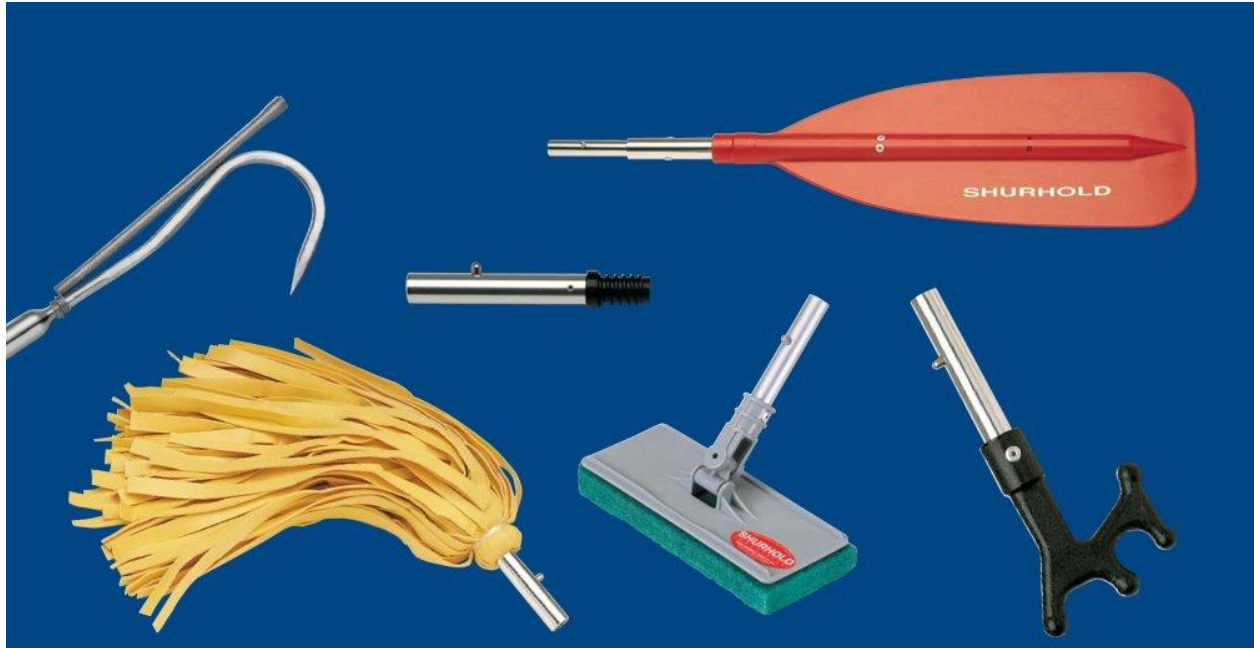

BOATING & FISHING

A. 130 - Boat Hook
an exclusive 3 in 1 Shurhold design with a line carrying feature, centered push-off, and basic boat hook.

B. 1901 - Paddle a great safety item for any boat.

C. 1820 - Landing Net
17" x 20" x 30"
with treated nylon netting.

D. 1822 - Crab Net
12" x 13" x 15"
with treated nylon netting.

E. 1825 - Shrimp & Shad Dip Net
17" x 20" x 30"
with fine mesh netting.

F. 1804 - Gaff Hook
cast out of one piece of stainless steel includes safety spring guard. Shown open and closed.

SQUEEGEES

Stainless Steel Construction
STREAK FREE!

G. 1424 - 24" Floor Squeegee
push away water and spills with ease.

H. 1416 - 16" Squeegee I. 1412 - 12" Squeegee

J. 1410 - 10" Squeegee K. 1408 - 8" Squeegee

Replacement rubbers and channels available.
See current price sheet for details.

ADAPTERS & EXTENSIONS

L. 103H - 30" Extension adds 30" to any handle.

M. 101 - Threaded Adapter
compatible with most internally threaded products.

N. 102CH - 10" Curved Adapter
adds a 30-degree angle to any of our SHUR-LOK equipped accessories. Two holes at the end provide for 180-degree rotation.