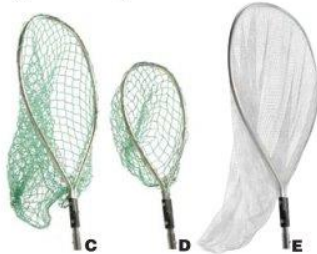

M. 230 - Super Floor Mop wrings out quick and easy. Refill heads available.

BOATING & FISHING

A. 130 - Boat Hook
an exclusive 3 in 1 Shurhold design with a line carrying feature, centered push-off, and basic boat hook.

B. 1901 - Paddle a great safety item for any boat.

C. 1820 - Landing Net
17" x 20" x 30"
with treated nylon netting.

D. 1822 - Crab Net
12" x 13" x 15"
with treated nylon netting.

E. 1825 - Shrimp & Shad Dip Net
17" x 20" x 30"
with fine mesh netting.