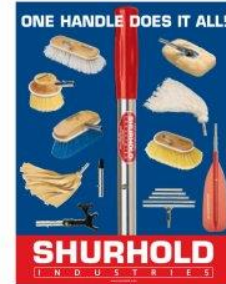

PLAN-O-GRAMS

Mini Island Display

65"h x 24"w x 26"d

QTY	Item #	Description	QTY	Item #	Description
HANDLES			BOATING		
4	760	60" Fixed Length Handle	4	130	Boat Hook
4	833	6ft. Telescoping Extension Handle	2	1901	Paddle
4	855	9ft. Telescoping Extension Handle	FISHING		
BRUSHES			2	1820	Landing Net 17" x 20" x 30"
4	950	6" Deck Brush EXTRA STIFF	2	1822	Crab Net 12" x 13" x 15"
4	955	6" Deck Brush MEDIUM	SQUEEGEES		
4	960	6" Deck Brush SOFT	4	1412	12" Stainless Steel Squeegee
4	970	6" Deck Brush EXTRA SOFT	ADAPTERS		
2	980	10" Deck Brush SOFT	4	101	Threaded Adapter
2	990	10" Deck Brush EXTRA STIFF	4	102CH	10" Curved Adapter
4	2110	The HAMMERHEAD Brush	DETAILING		
SWIVEL PADS & SCRUBBERS			2	272	Scrub Brush
4	1700	Swivel Pad Base	4	293	Microfiber Towels Variety 3 Pack
3	1710C	Swivel Pad & Lambs Wool Cover COMBO	DRYING		
MOPS			4	210	PVA Sponge
4	118	Rayon String Mop	4	220	PVA Towel
4	113	Synthetic Chamois Mop	LUBRICANT		
			4	251	Snap-Stick .45oz. Tube
			DVD		
			4	622	Encyclopedia of Boating Tips

PLAN-O-GRAMS

When it comes to merchandising Shurhold Products, we know what works. Our full time staff will customize a plan to fit your individual space. No matter what your specifications are, we are here to help and guide you. Together we'll make selling Shurhold products fun and easy.

Promotional
Materials
available upon
request

Posters

Window
Stickers

Application
Charts
and more